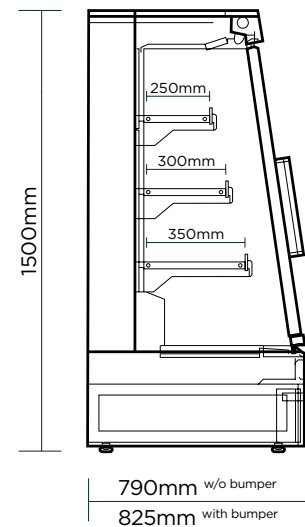

Semi Vertical Display Fridge 2500mm - 4 Doors - Sliding

| Multideck Display Fridges

Semi Vertical Display Fridge 2500mm - 4 Doors - Sliding

| Multideck Display Fridges

SPECIFICATIONS

Model Number	SVM2500SD-NR
Part Number	3335647-NR
Volume	885L
Unit Weight	290kg
Packaged Weight	315kg
Total Display Area	3.49m ²
Adjustable Temp. Range	-1°C to +10°C
Max. Ambient Temp.	25°C
Climate Class	3M1
Energy Consumption	6.9kWh/24h
GEMS Star Rating	8 stars
Refrigeration Capacity	842W
Refrigerant	R290
Air Circulation	Fan Forced
Rated Current	3.66A
Electrical Voltage	220-240V
Frequency	50Hz
Power Supply	Single Phase
Plug Supplied	1 X 10A

Plug Location	Rear
Cord Length	2m
Colour	Black
Internal Light	LED
Colour Temperature	4000K
No. of Doors	4
Door Type	Glass
Door Style	Sliding
Door Lock	No
Self-Closing Door	No
No of Shelf Tiers inc Base	4
Shelf Type	Adjustable
Shelves Dimensions	250(d), 300(d), 350(d) mm
Temp. Controller	Digital
Air Curtain	Yes
Castors	Yes
Warranty	2 Years Bromic Extra Care Warranty - Labour and Parts

DIMENSIONS

	External (mm)
Width	2584
Depth	775
Height	1500
	Internal (mm)
Width	2500
Depth	400
Height	1050
	Packaged (mm)
Width	2650
Depth	830
Height	1950