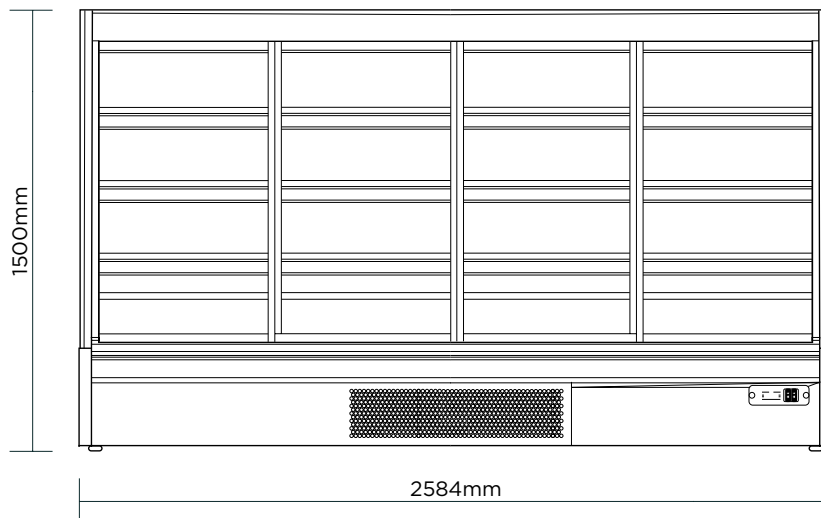

Semi Vertical Display Fridge 2500mm - 4 Doors - Sliding

| Multideck Display Fridges

Semi Vertical Display Fridge 2500mm - 4 Doors - Sliding

| Multideck Display Fridges

SPECIFICATIONS

Model Number	SVM2500SD-NR
Part Number	3335647-NR
Volume	885L
Unit Weight	290kg
Packaged Weight	315kg
Total Display Area	3.49m ²
Adjustable Temp. Range	-1°C to +10°C
Max. Ambient Temp.	25°C
Climate Class	3M1
Energy Consumption	6.9kWh/24h
GEMS Star Rating	8 stars
Refrigeration Capacity	842W
Refrigerant	R290
Air Circulation	Fan Forced
Rated Current	3.66A
Electrical Voltage	220-240V
Frequency	50Hz
Power Supply	Single Phase
Plug Supplied	1 X 10A

Plug Location	Rear
Cord Length	2m
Colour	Black
Internal Light	LED
Colour Temperature	4000K
No. of Doors	4
Door Type	Glass
Door Style	Sliding
Door Lock	No
Self-Closing Door	No
No of Shelf Tiers inc Base	4
Shelf Type	Adjustable
Shelves Dimensions	250(d), 300(d), 350(d) mm
Temp. Controller	Digital
Air Curtain	Yes
Castors	Yes
Warranty	2 Years Bromic Extra Care Warranty - Labour and Parts

DIMENSIONS

	External (mm)
Width	2584
Depth	775
Height	1500
	Internal (mm)
Width	2500
Depth	400
Height	1050
	Packaged (mm)
Width	2650
Depth	830
Height	1950