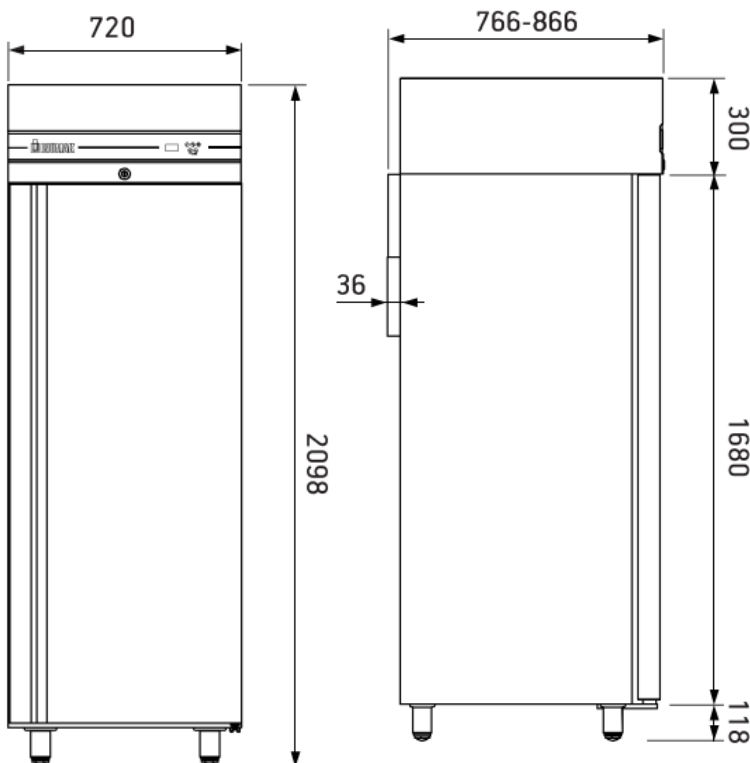

UFI2170SL

Slimline Single Door Upright Freezer

- 560L
- Stainless steel door
- European design and manufacture
- On castors
- Embedded controller
- Ambient temperature of 40°C
- Internal corners rounded for ease of cleaning
- Self-closing door
- Reversible door
- R290 gas
- Operating temp -22°C to -10°C
- Supplied with 5 shelves per door
- Internal dimensions: 600 x 570 x 1550
- Manufacture code: CBP172/SL/AUS

Shown on legs,
supplied on castors

Castors will add
30mm to the height

Technical Specifications

Power: 0.58kW

Voltage: 240V

Dimensions: 720 x 768 x 2115mm

Weight: 147kg

Origin: Greece