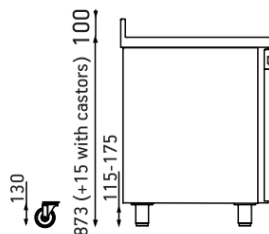

### Technical Specifications

Power: 0.45kW

Voltage: 240V

Dimensions: 2240 x 700 x 890mm

Weight: 162kg

Origin: Greece

Castors will add  
17mm to the height