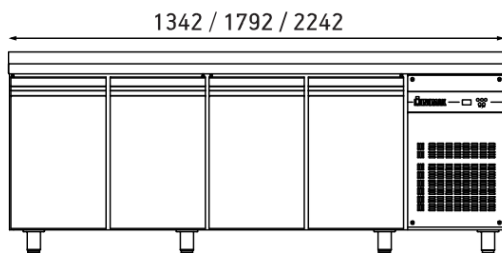

## Underbench Fridge

Shown on legs,  
supplied on castors

- Suitable for 1/1 GN pans
- Embedded controller
- Heavy duty stainless steel interior and exterior 304
- Self closing doors
- Automatic defrost
- 0°C to +10°C
- Ambient 43°C
- Supplied on castors
- Manufacture code: PNRP9999/AUS

### Technical Specifications

Power: 0.45kW

Voltage: 240V

Dimensions: 2240 x 700 x 890mm

Weight: 162kg

Origin: Greece

Castors will add  
17mm to the height