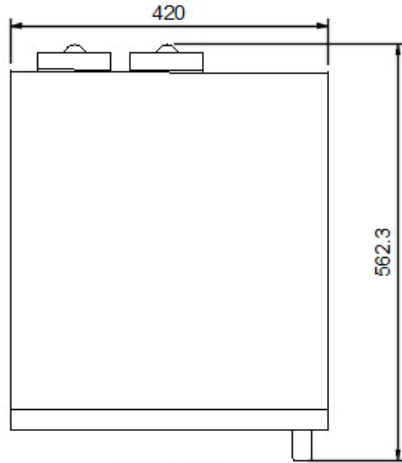

Bonn

TOP VIEW

FRONT VIEW
NTS

SIDE VIEW (OPEN DOOR)

DIMENSIONS

Cavity	330W x 310D x 175H mm
Unit	420W x 563D x 340H mm

STANDARD FEATURES

- 3200 Watts of Power Consumption
- 2100 Watts of Power Output
- 18L Capacity
- Microwave Frequency 2450MHz
- Current input 13.9amp
- 15amps, Single Phase
- 230V-50Hz
- Net Weight / Gross Weight: 31.1kg/33.6kg