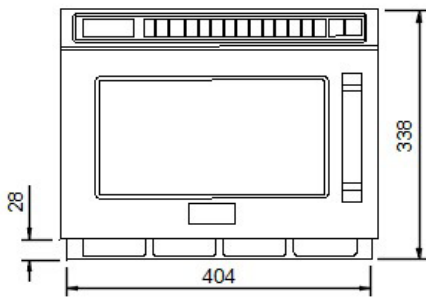

Bonn

TOP VIEW

FRONT VIEW
NTS

SIDE VIEW (OPEN DOOR)

DIMENSIONS

Cavity	330W x 310D x 175H mm
Unit	420W x 563D x 340H mm

STANDARD FEATURES

- 3200 Watts of Power Consumption
- 2100 Watts of Power Output
- 18L Capacity
- Microwave Frequency 2450MHz
- Current input 13.9amp
- 15amps, Single Phase
- 230V-50Hz
- Net Weight / Gross Weight: 31.1kg/33.6kg