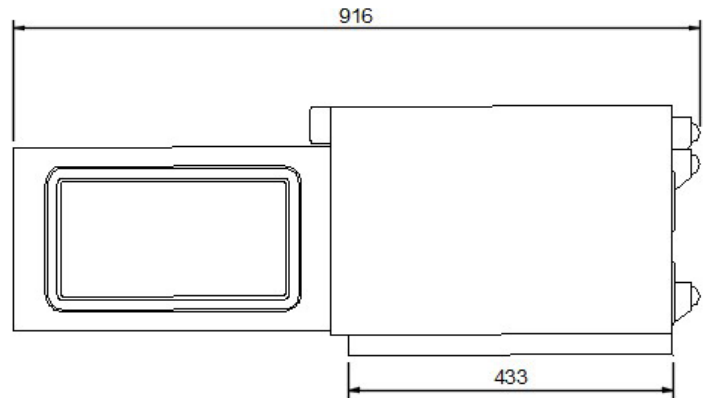

Bonn

TOP VIEW

FRONT VIEW
NTS

SIDE VIEW (OPEN DOOR)

DIMENSIONS

Cavity	330W x 310D x 175H mm
Unit	420W x 563D x 340H mm

STANDARD FEATURES

- 3200 Watts of Power Consumption
- 2100 Watts of Power Output
- 18L Capacity
- Microwave Frequency 2450MHz
- Current input 13.9amp
- 15amps, Single Phase
- 230V-50Hz
- Net Weight / Gross Weight: 31.1kg/33.6kg