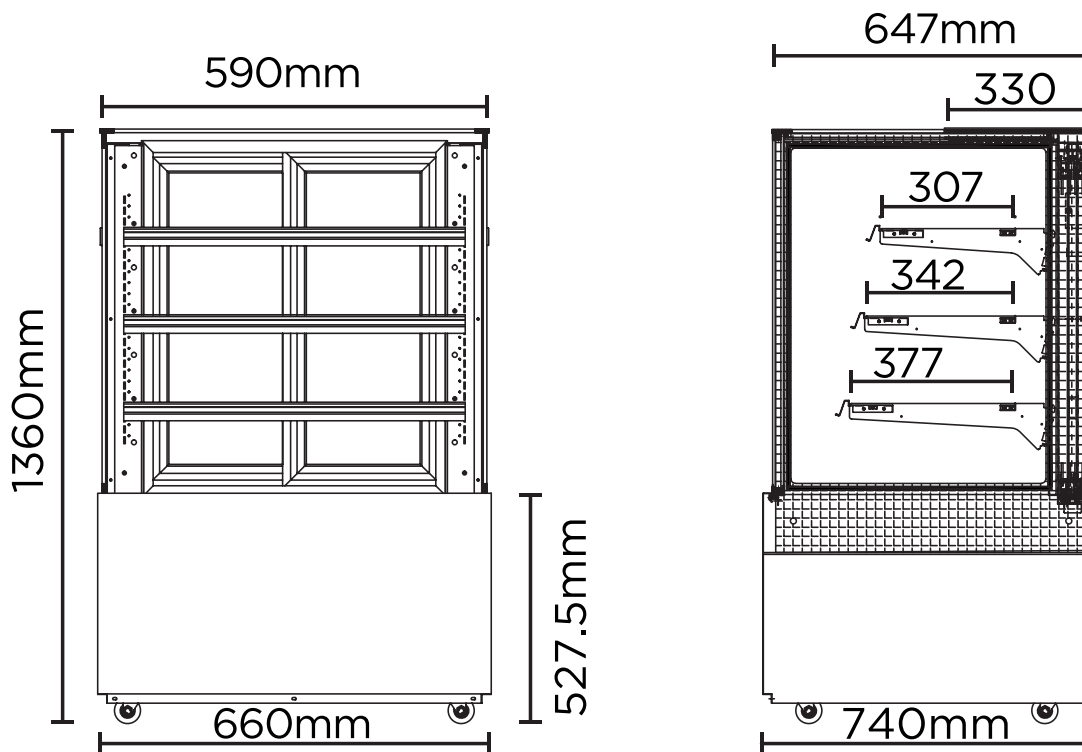

FD4T0660C | 4 Tier Cold Food Display 660mm

Food Displays

FD4T0660C

**4 TIER COLD
FOOD DISPLAY
660MM**

FD4T0660C | 4 Tier Cold Food Display 660mm

Food Displays

SPECIFICATIONS	Part Number	3736313-NR
	Capacity	300L
	Temp. Range	+2 to +6°C
	Max. Ambient Temp.	32°C
	Refrigeration Power	540W
	Energy Consumption	8.59kWh/24h
	Gross Weight	160kg
	Packaged Dimensions	760 x 850 x 1510 mm
	Refrigerant	R290
	Plug Supplied	Yes, 1 x 10A
	Plug Location	Rear, Right Hand Side
	Main Light	LED
	Number of Doors	1
	Door Type	Hinged
	Temp. Controller	Digital
	Castors	Yes
	No. of Shelves inc. Base	4
Shelves Dimensions	577(w) x 307(d), 577(w) x 342(d), 577(w) x 377(d) mm	
Colour	Stainless Steel	
Warranty	2 Year Parts & Labour	
Warranty Service	Bromic Extra Care	

DIMENSIONS	External (mm)	
	Width	660
	Depth	740
	Height	1360
	Internal (mm)	
	Width	590
Depth	647	
Height	828	

BROMIC PTY Ltd reserve the right to alter specifications without notice.