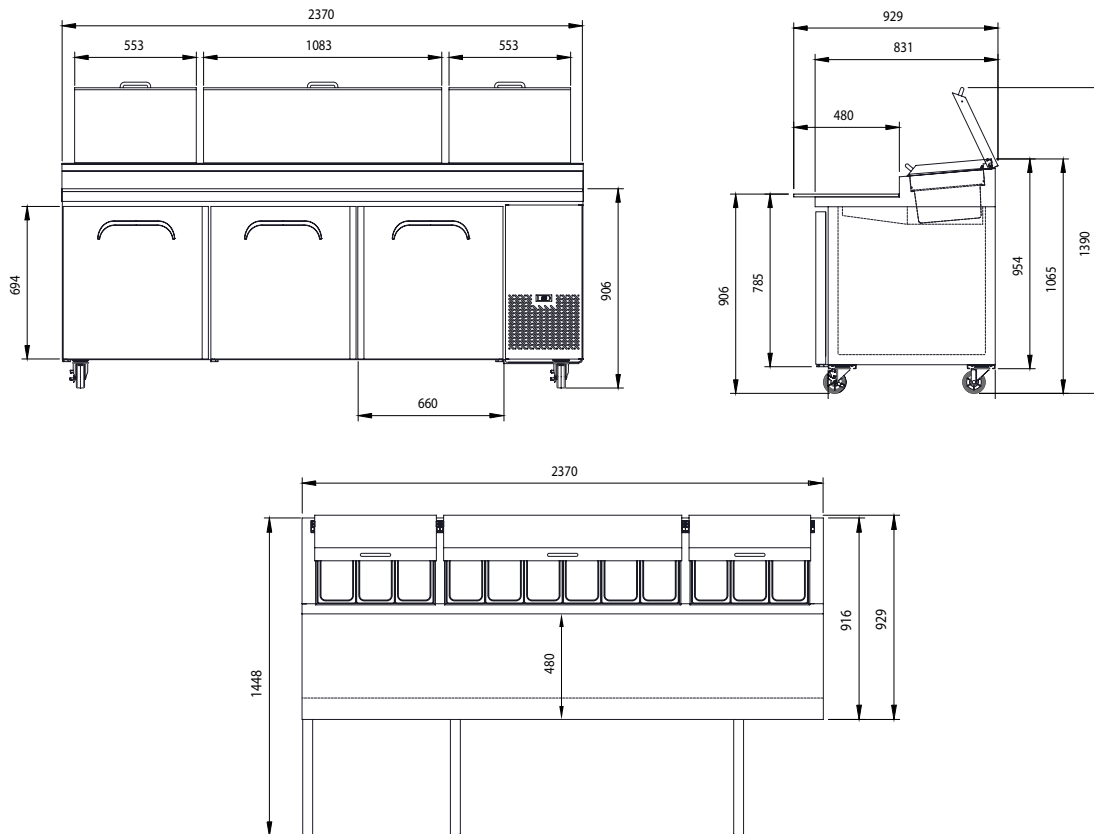

Pizza Prep Fridge

3 Doors - 2370mm - 12 Pans

| Food Preparation

Pizza Prep Fridge

3 Doors - 2370mm - 12 Pans

Food Preparation

SPECIFICATIONS				DIMENSIONS	
Model Number	PP2370	Door Type	Solid	External (mm)	
Part Number	3735802	Door Shape	Flat	Width	2370
Volume	873L	Door Style	Hinged	Depth	929
Unit Weight	207kg	Door Lock	No	Height	1065
Packaged Weight	217kg	Self-Closing Door	Yes		
Temperature Range	0°C to 5°C	Door Swing Dimensions	532mm		
Max. Ambient Temp. Range	43°C	Total Depth of Door Open	1448mm	Internal (mm)	
Climate Class	5M1	No. of Shelf Tiers inc Base	3	Width	1930
Energy Consumption	5.349 kWh/24h	Shelf Type	Adjustable	Depth	670
Refrigeration Capacity	670W	Shelf Dimensions	2 x 605(w) x 643(d) mm; 4 x 660(w) x 643(d) mm	Height	590
Air Circulation	Forced	No of Lids	2		
Refrigerant	R404a	Lid Type	Solid	Packaged (mm)	
Rated Current	4A	Lid Style	Hinged	Width	2420
Electrical Voltage	220 - 240V	Lid Lock	No	Depth	979
Frequency	50Hz	No. of Tubs / Pans incl.	12	Height	1115
Power Supply	Single Phase	Tub / Pan Dimensions	176(w) x 324(d) mm (GN 1/3")		
Power Plug	1 x 10A	Temp. Controller	Digital		
Plug Location	Rear, bottom right	Wheels	Yes		
Internal Light	No	Warranty	2 Years Parts & Labour Bromic Extra Care		
No. of Doors	3				