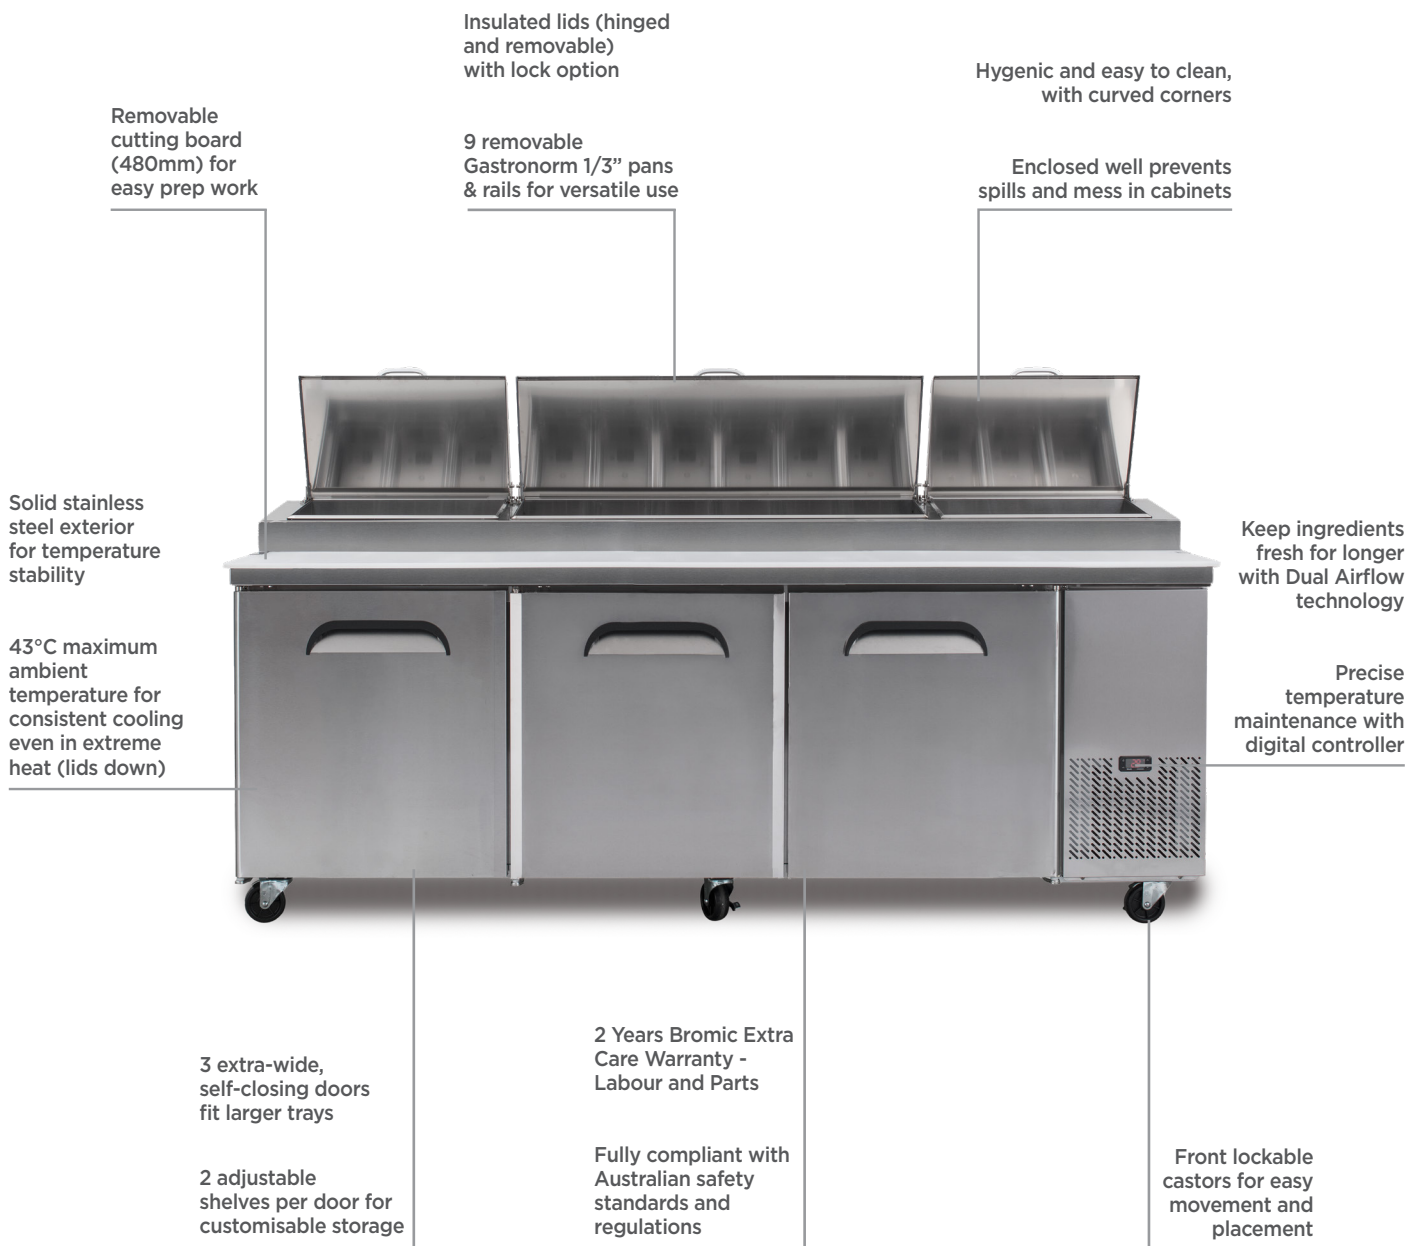

Pizza Prep Fridge

3 Doors - 2370mm - 12 Pans

| Food Preparation

Pizza Prep Fridge

3 Doors - 2370mm - 12 Pans

Food Preparation

SPECIFICATIONS				DIMENSIONS	
Model Number	PP2370	Door Type	Solid	External (mm)	
Part Number	3735802	Door Shape	Flat	Width	2370
Volume	873L	Door Style	Hinged	Depth	929
Unit Weight	207kg	Door Lock	No	Height	1065
Packaged Weight	217kg	Self-Closing Door	Yes		
Temperature Range	0°C to 5°C	Door Swing Dimensions	532mm		
Max. Ambient Temp. Range	43°C	Total Depth of Door Open	1448mm	Internal (mm)	
Climate Class	5M1	No. of Shelf Tiers inc Base	3	Width	1930
Energy Consumption	5.349 kWh/24h	Shelf Type	Adjustable	Depth	670
Refrigeration Capacity	670W	Shelf Dimensions	2 x 605(w) x 643(d) mm; 4 x 660(w) x 643(d) mm	Height	590
Air Circulation	Forced	No of Lids	2		
Refrigerant	R404a	Lid Type	Solid	Packaged (mm)	
Rated Current	4A	Lid Style	Hinged	Width	2420
Electrical Voltage	220 - 240V	Lid Lock	No	Depth	979
Frequency	50Hz	No. of Tubs / Pans incl.	12	Height	1115
Power Supply	Single Phase	Tub / Pan Dimensions	176(w) x 324(d) mm (GN 1/3")		
Power Plug	1 x 10A	Temp. Controller	Digital		
Plug Location	Rear, bottom right	Wheels	Yes		
Internal Light	No	Warranty	2 Years Parts & Labour Bromic Extra Care		
No. of Doors	3				