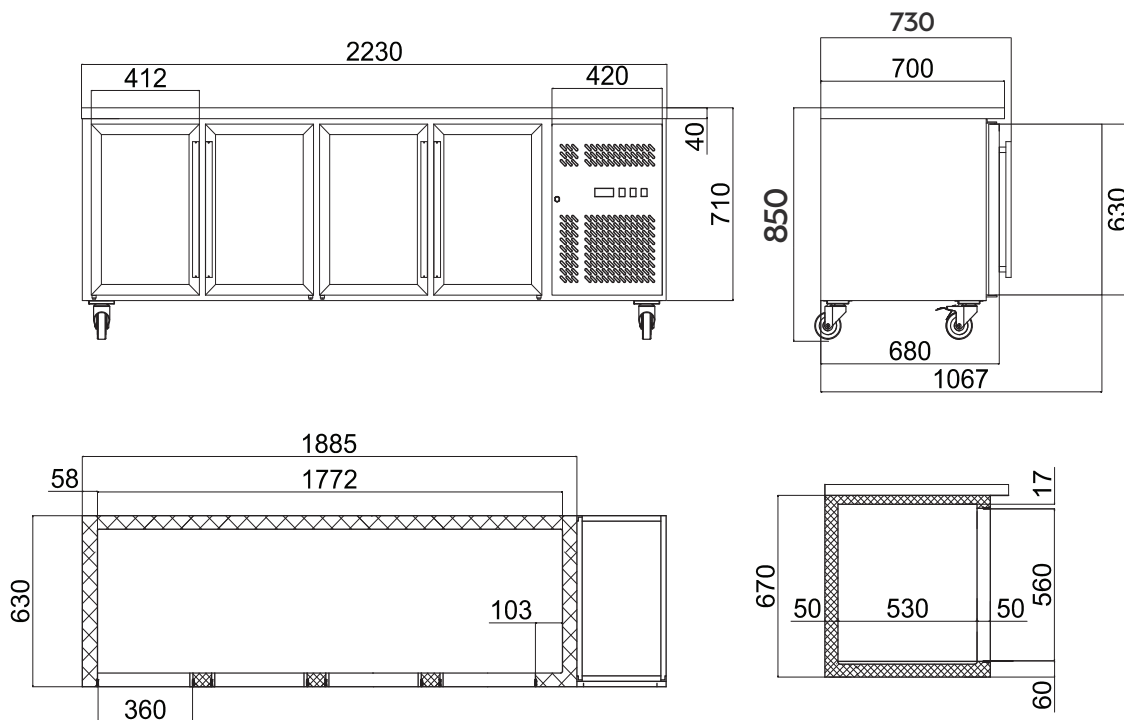

# Under Bench Display Fridge 553L - 4 Doors - Glass

| Bar Fridges & Freezers

**SPECIFICATIONS** **DIMENSIONS**

|                        |                    |                             |   |                      |
|------------------------|--------------------|-----------------------------|---|----------------------|
| Model Number           | UBC2230GD-NR       | Cord Length                 | 2.5m                                      | <b>External (mm)</b> |
| Part Number            | 3735212-NR         | Colour                      | Stainless Steel                           | <b>Width</b> 2230    |
| Volume                 | 553L               | Internal Light              | LED                                       | <b>Depth</b> 730     |
| Unit Weight            | 180kg              | No. of Doors                | 4   | <b>Height</b> 850    |
| Packaged Weight        | 185kg              | Door Type                   | Glass                                     |                      |
| Adjustable Temp. Range | +1°C to +5°C       | Door Glass Type             | Double glazed                             | <b>Internal (mm)</b> |
| Max. Ambient Temp.     | 32°C               | Door Style                  | Hinged                                    | <b>Width</b> 1772    |
| Climate Class          | 3M1                | Door Lock                   | No  | <b>Depth</b> 530     |
| Energy Consumption     | 6.08kWh/24h        | Self-Closing Door           | Yes                                       | <b>Height</b> 589    |
| GEMS Star Rating       | 2 stars            | Door Swing Dimension        | 371mm                                     |                      |
| Refrigeration Capacity | 345W               | Total Depth of Door Open    | 1071mm                                    | <b>Packaged (mm)</b> |
| Refrigerant            | R290               | No. of Shelf Tiers inc base | 3   | <b>Width</b> 2260    |
| Rated Current          | 6.08A              | Shelf Type                  | Adjustable                                | <b>Depth</b> 740     |
| Electrical Voltage     | 220-240V           | Shelves Dimensions          | 333(w) x 530(d) mm                        | <b>Height</b> 910    |
| Frequency              | 50Hz               | Temp. Controller            | Digital                                   |                      |
| Power Supply           | Single Phase       | Castors                     | Yes                                       |                      |
| Power Plug             | 1 x 10A            | Warranty                    | 2 Years, Parts & Labour Bromic Extra Care |                      |
| Plug Location          | Rear, bottom Right |                             |   |                      |