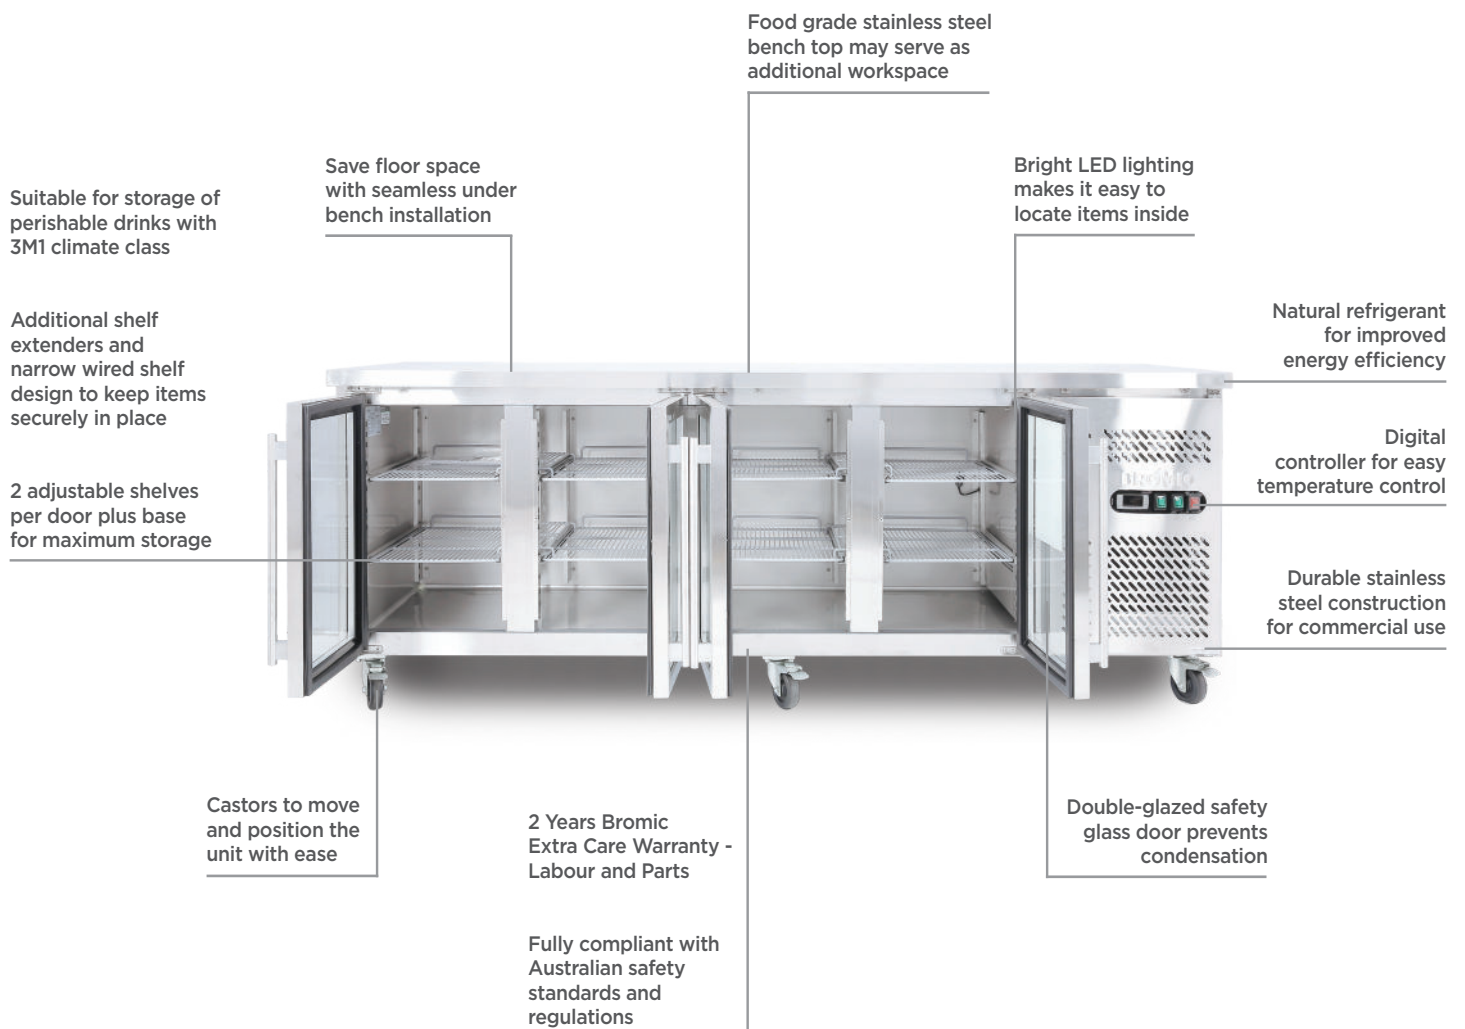

# Under Bench Display Fridge 553L - 4 Doors - Glass

| Bar Fridges & Freezers

**SPECIFICATIONS** **DIMENSIONS**

|                        |                    |                             |   |                      |
|------------------------|--------------------|-----------------------------|---|----------------------|
| Model Number           | UBC2230GD-NR       | Cord Length                 | 2.5m                                      | <b>External (mm)</b> |
| Part Number            | 3735212-NR         | Colour                      | Stainless Steel                           | <b>Width</b> 2230    |
| Volume                 | 553L               | Internal Light              | LED                                       | <b>Depth</b> 730     |
| Unit Weight            | 180kg              | No. of Doors                | 4   | <b>Height</b> 850    |
| Packaged Weight        | 185kg              | Door Type                   | Glass                                     |                      |
| Adjustable Temp. Range | +1°C to +5°C       | Door Glass Type             | Double glazed                             | <b>Internal (mm)</b> |
| Max. Ambient Temp.     | 32°C               | Door Style                  | Hinged                                    | <b>Width</b> 1772    |
| Climate Class          | 3M1                | Door Lock                   | No  | <b>Depth</b> 530     |
| Energy Consumption     | 6.08kWh/24h        | Self-Closing Door           | Yes                                       | <b>Height</b> 589    |
| GEMS Star Rating       | 2 stars            | Door Swing Dimension        | 371mm                                     |                      |
| Refrigeration Capacity | 345W               | Total Depth of Door Open    | 1071mm                                    | <b>Packaged (mm)</b> |
| Refrigerant            | R290               | No. of Shelf Tiers inc base | 3   | <b>Width</b> 2260    |
| Rated Current          | 6.08A              | Shelf Type                  | Adjustable                                | <b>Depth</b> 740     |
| Electrical Voltage     | 220-240V           | Shelves Dimensions          | 333(w) x 530(d) mm                        | <b>Height</b> 910    |
| Frequency              | 50Hz               | Temp. Controller            | Digital                                   |                      |
| Power Supply           | Single Phase       | Castors                     | Yes                                       |                      |
| Power Plug             | 1 x 10A            | Warranty                    | 2 Years, Parts & Labour Bromic Extra Care |                      |
| Plug Location          | Rear, bottom Right |                             |   |                      |