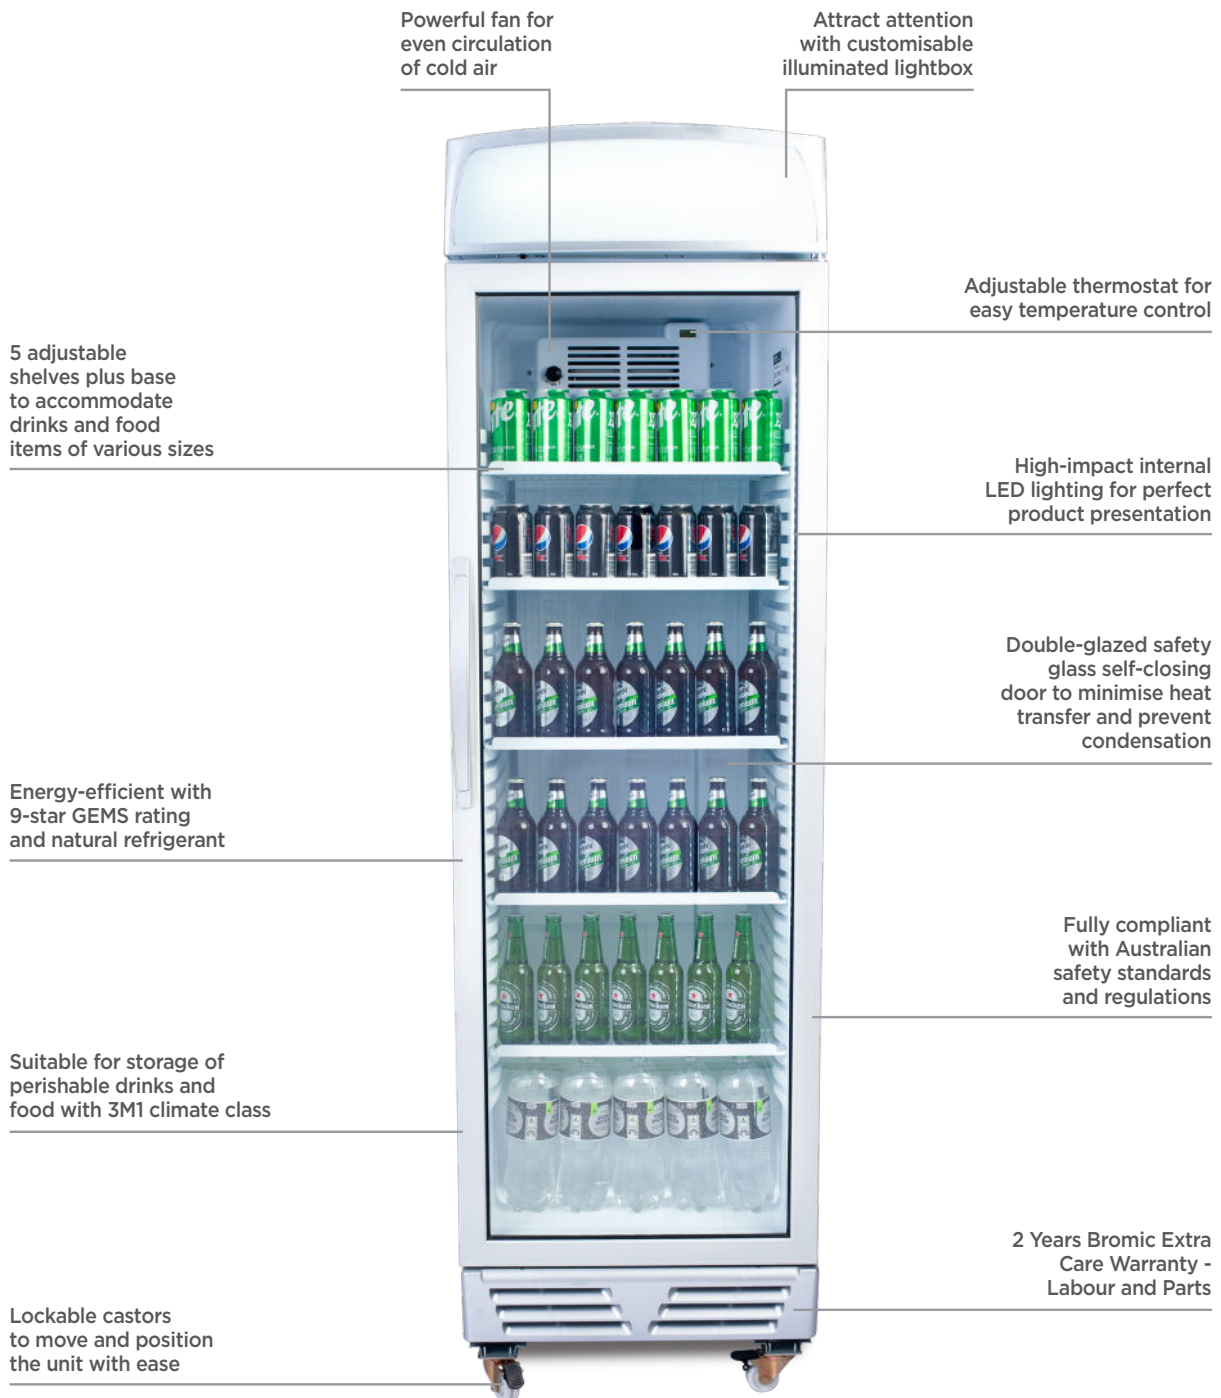

Upright Display Fridge 372L - 1 Door - Flat Glass - Lightbox

| Vertical Display & Storage

Upright Display Fridge 372L - 1 Door - Flat Glass - Lightbox

| Vertical Display & Storage

SPECIFICATIONS				DIMENSIONS	
Model Number	GM0374L-NR	Colour	White with silver trim	External (mm)	
Part Number	3736036-NR	Display Light Box	Yes	Width	595
Volume	372L	Internal Light	LED	Depth	640
Unit Weight	85kg	No. of Doors	1	Height	2100
Packaged Weight	90kg	Door Type	Glass	Internal (mm)	
Adjustable Temp. Range	+1°C to +7°C	Door Glass Type	Double glazed	Width	505
Max. Ambient Temp.	40°C	Door Style	Hinged	Depth	462
Climate Class	3M1	Door Shape	Flat	Height	1555
Energy Consumption	1.98kWh/24h	Door Swing Dimension	600mm	Packaged (mm)	
GEMS Star Rating	9 stars	Total Depth of door open	1160mm	Width	665
Refrigeration Capacity	370W	Self-Closing Door	Yes	Depth	685
Air Circulation	Fan Forced	Door Lock	No	Height	2150
Refrigerant	R600a	No. of Shelf Tiers incl Base	6		
Rated Current	1.23A	Shelf Type	Adjustable		
Electrical Voltage	220-240V	Shelves Dimensions	499(w) x 360(d) mm		
Frequency	50Hz	Temp. Controller	Analogue		
Power Supply	Single Phase	Castors	Yes		
Power Plug	1 x 10A	Warranty	2 Years Bromic Extra Care Warranty - Labour and Parts		
Plug Location	Rear, Bottom Left				