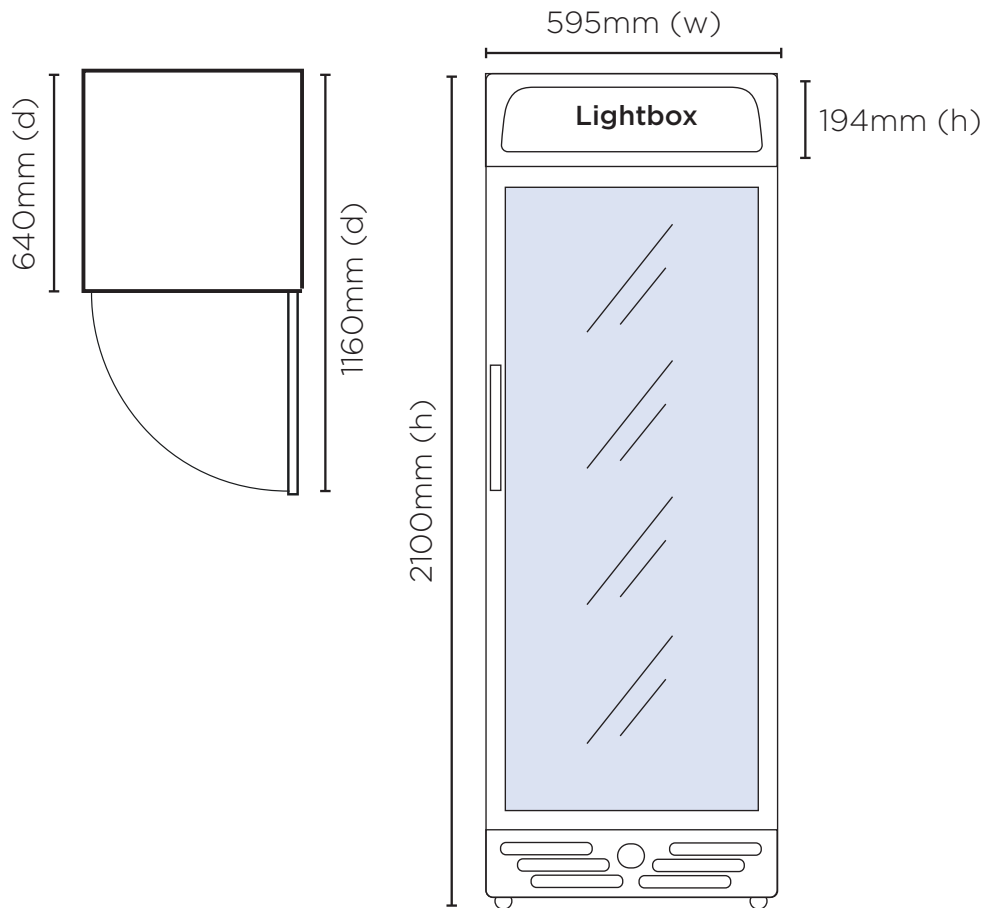

Upright Display Fridge 372L - 1 Door - Flat Glass - Lightbox

| Vertical Display & Storage

Upright Display Fridge 372L - 1 Door - Flat Glass - Lightbox

| Vertical Display & Storage

SPECIFICATIONS				DIMENSIONS	
Model Number	GM0374L-NR	Colour	White with silver trim	External (mm)	
Part Number	3736036-NR	Display Light Box	Yes	Width	595
Volume	372L	Internal Light	LED	Depth	640
Unit Weight	85kg	No. of Doors	1	Height	2100
Packaged Weight	90kg	Door Type	Glass	Internal (mm)	
Adjustable Temp. Range	+1°C to +7°C	Door Glass Type	Double glazed	Width	505
Max. Ambient Temp.	40°C	Door Style	Hinged	Depth	462
Climate Class	3M1	Door Shape	Flat	Height	1555
Energy Consumption	1.98kWh/24h	Door Swing Dimension	600mm	Packaged (mm)	
GEMS Star Rating	9 stars	Total Depth of door open	1160mm	Width	665
Refrigeration Capacity	370W	Self-Closing Door	Yes	Depth	685
Air Circulation	Fan Forced	Door Lock	No	Height	2150
Refrigerant	R600a	No. of Shelf Tiers incl Base	6		
Rated Current	1.23A	Shelf Type	Adjustable		
Electrical Voltage	220-240V	Shelves Dimensions	499(w) x 360(d) mm		
Frequency	50Hz	Temp. Controller	Analogue		
Power Supply	Single Phase	Castors	Yes		
Power Plug	1 x 10A	Warranty	2 Years Bromic Extra Care Warranty - Labour and Parts		
Plug Location	Rear, Bottom Left				