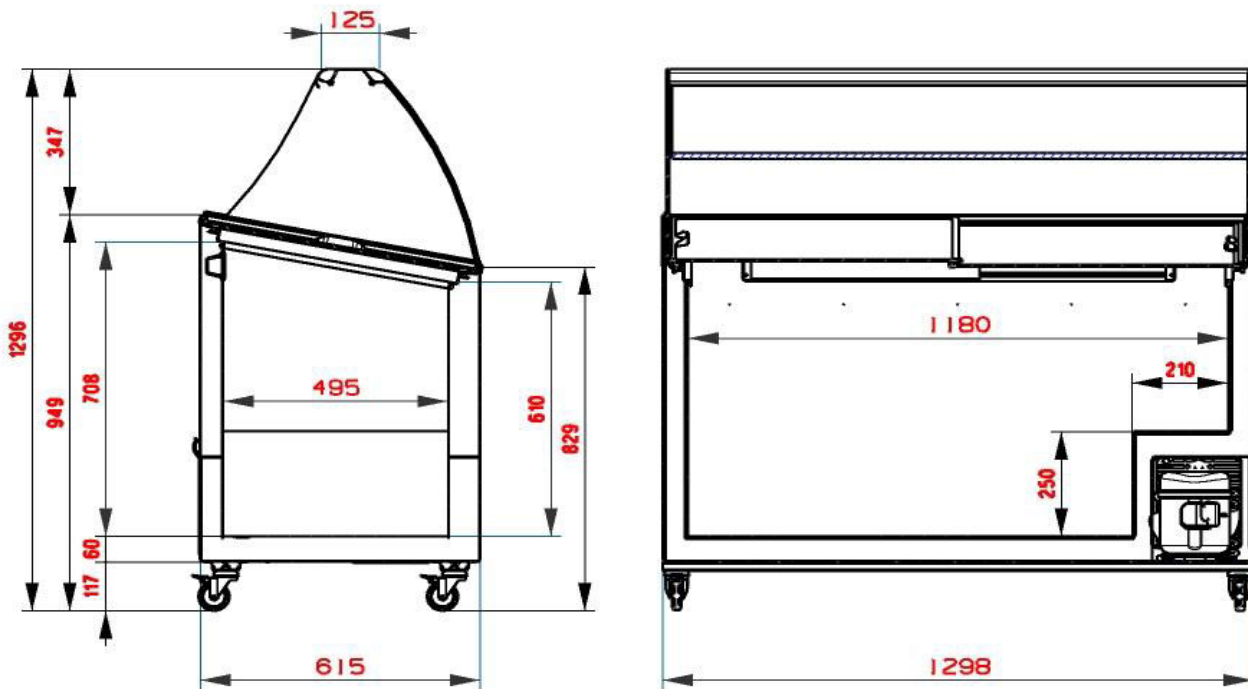

Gelato Chest Freezer 7 Basket

| Gelato / Ice Cream Displays

Gelato Chest Freezer 7 Basket

| Gelato / Ice Cream Displays

SPECIFICATIONS		DIMENSIONS	
----------------	--	------------	--

Part Number	3735262-NR	Internal Light	Fluorescent		External (mm)
Volume	352L	Door Lock	Yes		
Unit Weight	81kg	No. of Lids	2	Width	1298
Packaged Weight	91kg	Lid Type	Glass	Depth	615
Adjustable Temp. Range	-22 to -12°C	Lid Style	Sliding	Height	1296
Max. Ambient Temp. Range	35°C	No. of Tubs / Pans Incl.	7		
Climate Class	4L1	Tub / Pan Dimensions	165(w) x 360(d) x 120(h) mm		Internal (mm)
Energy Consumption	3.99 kWh/24h	Tub Support Framework Dimensions	1298(w) x 615(d) mm	Width	1180
GEMS Star Rating	8 stars	Defrost System	Manual	Depth	495
Refrigeration Capacity	300W	Temp. Controller	Analogue	Height	708
Refrigerant	R290	Canopy	Yes		
Air-Circulation	Static	Rear Storage	No		
Rated Current	2.3A	Tubs in Storage	7		
Electrical Voltage	220-240V	Castors	Yes		Packaged (mm)
Frequency	50Hz	Colour	White	Width	1348
Power Supply	Single Phase	Warranty	2 Years Bromic Extra Care Warranty - Labour and Parts	Depth	665
Power Plug	1 x 10A			Height	1346
Plug Location	Compressor Compartment				