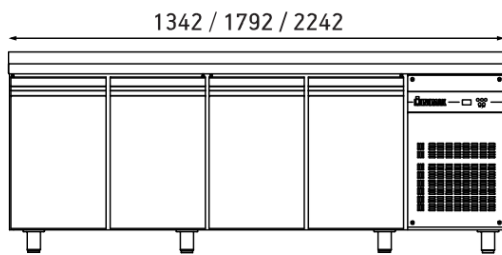

UBI7224G Underbench Fridge Glass

Shown on legs,
supplied on castors

- Suitable for 1/1 GN pans
- Embedded controller
- Heavy duty stainless steel interior and exterior 304
- Self closing doors
- Automatic defrost
- 0°C to +10°C
- Ambient 43°C
- Supplied on castors
- Manufacture code:
PNRP9999/GL/AUS

Technical Specifications

Power: 0.45kW
 Voltage: 240V
 Dimensions: 2240 x 700 x 890mm
 Weight: 162kg
 Origin: Greece

Castors will add
17mm to the height