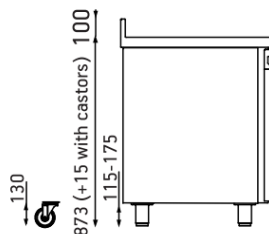

UBI7224G Underbench Fridge Glass

Shown on legs,
supplied on castors

- Suitable for 1/1 GN pans
- Embedded controller
- Heavy duty stainless steel interior and exterior 304
- Self closing doors
- Automatic defrost
- 0°C to +10°C
- Ambient 43°C
- Supplied on castors
- Manufacture code:
PNRP9999/GL/AUS

Technical Specifications

Power: 0.45kW
 Voltage: 240V
 Dimensions: 2240 x 700 x 890mm
 Weight: 162kg
 Origin: Greece

Castors will add
17mm to the height